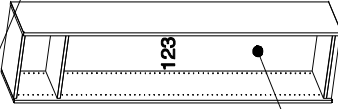

UPDATE

Moduloversigt / Element overview

GRUNDMODULER / BASIC MODULES / GRUNDMODULE

121
36^{1/4} x 82^{5/8} x 14^{1/2}"

122
35^{1/2} x 82^{5/8} x 14^{1/2}"

123
18^{1/2} x 82^{5/8} x 14^{1/2}"

124
18^{1/2} x 82^{5/8} x 14^{1/2}"

DØRE / DOORS / TÜREN

015
17^{1/3} x 80^{1/4}"

011
34^{2/5} x 27^{1/2}"

SKUFFER / DRAWERS / SCHUBLADEN (KUN TIL NR./ONLY NOS./NUR FÜR NR. 123+124)

Bakker/Trays/Tablets
Til nr./For Nos./Für Nr. 123+124

44 31,5

Til nr./For Nos./Für Nr. 123+124

44 31,5

64xCD
Til nr./For Nos./Für Nr. 123+124

44 31,5

041
17^{1/3} x 13 x 12^{3/8}"

046
17^{1/3} x 13^{3/4} x 12^{3/8}"

047
17^{1/3} x 13"

052
34^{2/5} x 13"

HYLDER / SHELVES / REGALBRETTEN

44 33

88 33

GLASHYLDER / GLASS SHELVES / GLASBÖDEN

44 33

88 33

057
17^{1/3} x 13"

058
34^{2/5} x 13"

TILBEHØR / ACCESSORIES / ZUBEHÖR

Halogenlampe krom/
Halogen lamp chromium/
Halogenlampe in Chrom

12V/10W

Transformere/
Transformers/
Transformatoren

1-6 x Halo
(max. 60 W)

Signalformer/
Signal amplifier/
Signalverstärker

Gruppe 1 /
Group 1/Gruppe 1

Hvid
White
Weiß

Snehvid
Pure white
Schnee Weiß

Gruppe 2 /
Group 2/Gruppe 2

Lys eg
Natural oak
Eiche

Sæbebehandlet eg
Soap treated oak
Eiche seifenbehandelt

Sort
Black
Schwarz

Light
Light
Light

Bemærk detaljerne:

1. Reolsider med massive, afrundede forkanter
   - Ingen huller på ydersiderne
   - Ramedør med 4 mm hærdet glas
   - Fuldt skuffetræk, der giver optimal udnyttelse af skuffen
   - Miljøvenlig og modstandsdygtig UV-lak
2. Træ er et naturprodukt, som hurtigt får en varmere glød, husk derfor jævnligt at flytte rundt på tingene på reolen

Notice the details: